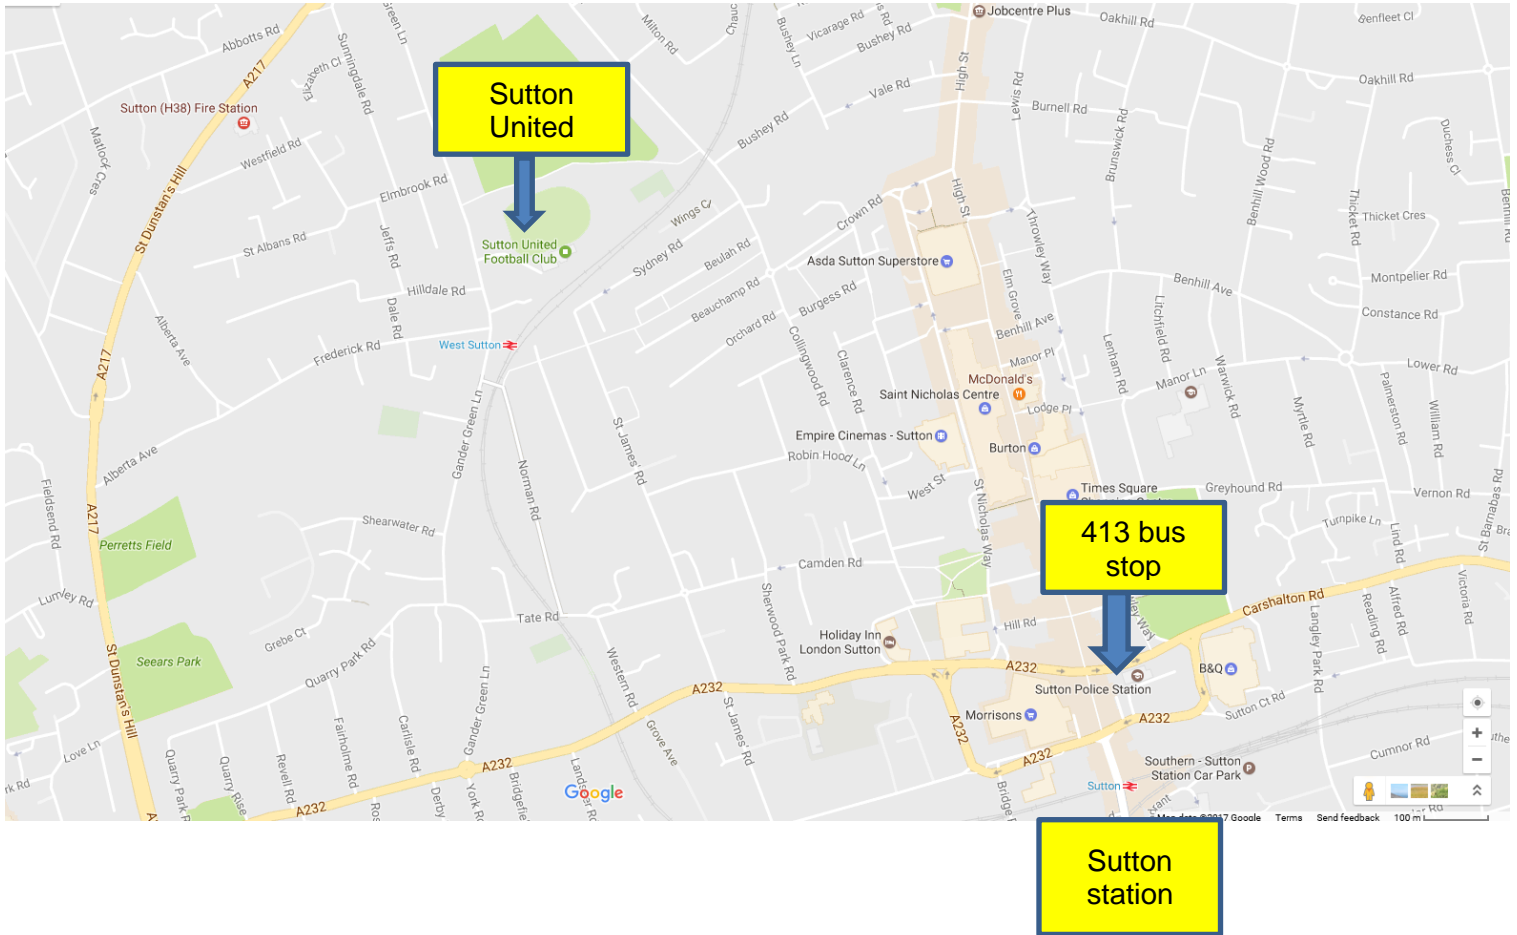

## How to get there:

**If you use a wheelchair, West Sutton station does not have step free access. Sutton station is accessible.**

**By train:** West Sutton railway Station is next to the football ground. Thameslink trains run via Wimbledon or Sutton. Come out of West Sutton station and turn right into Gander Green Lane and the football ground is about 100 yards further along.

**By bus:** **413** towards Morden **from outside Sutton police station** to Gander Green Lane. The bus will stop on request anywhere in Gander Green Lane.

When you get to the football ground, follow the buildings round to the right past the car park. There will be signs to help you find the way.